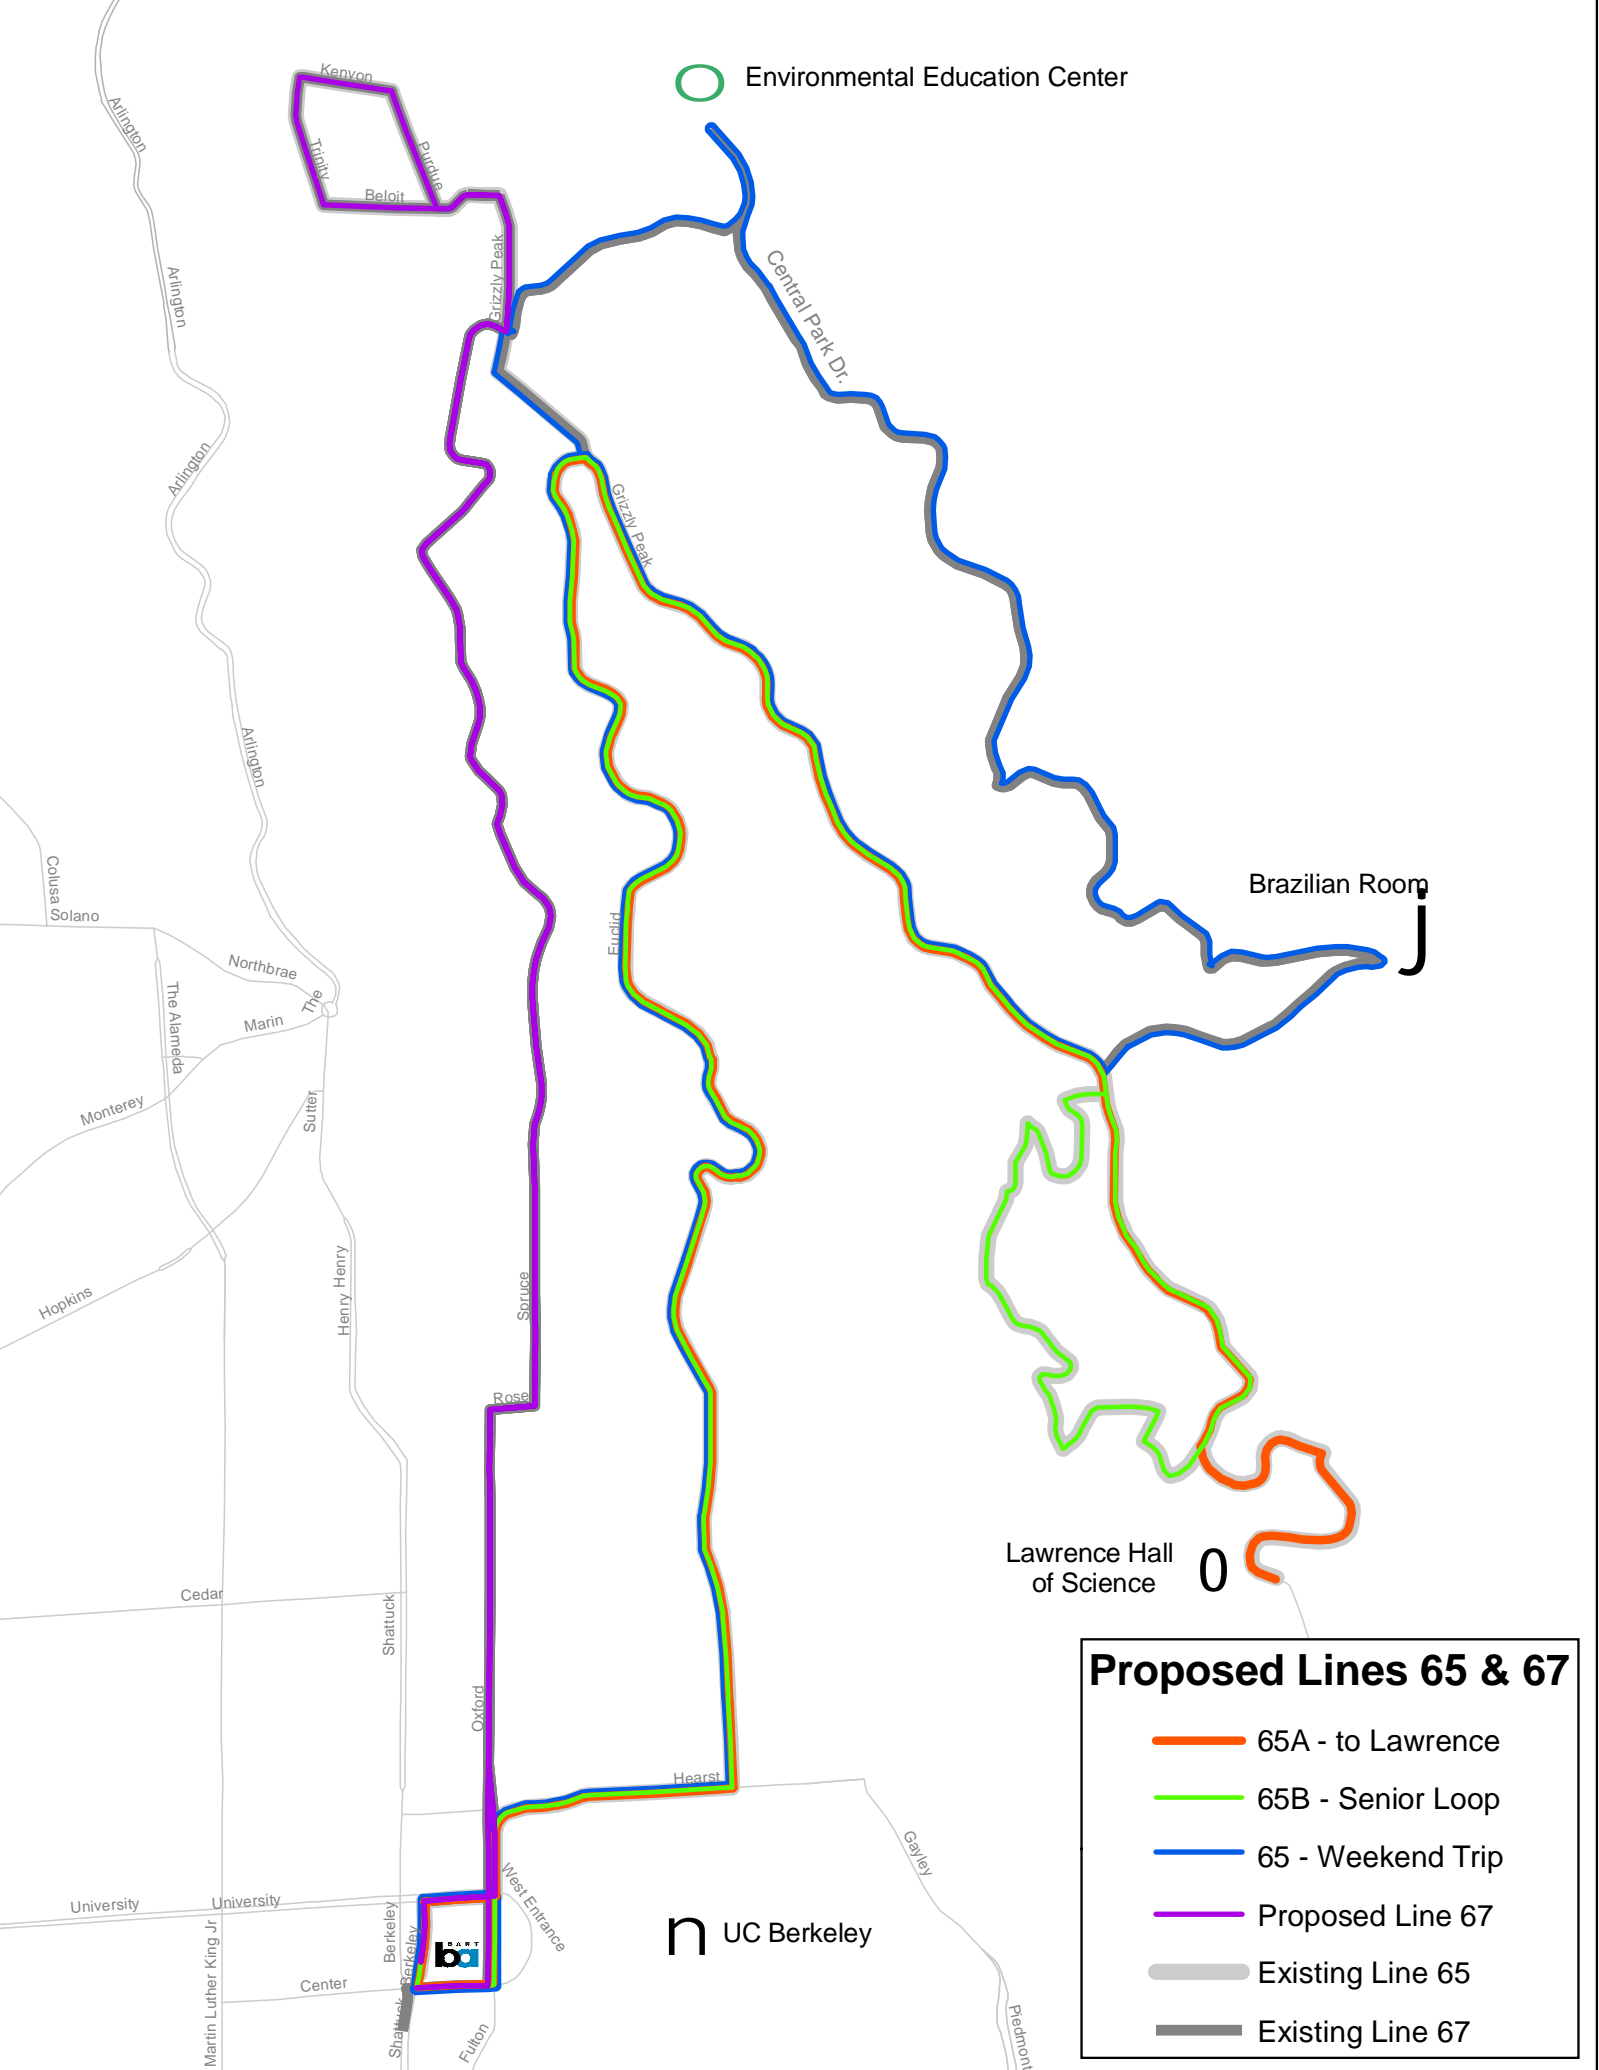

○ Environmental Education Center

Brazilian Room J

Lawrence Hall of Science 0

n UC Berkeley

Proposed Lines 65 & 67

- 65A - to Lawrence
- 65B - Senior Loop
- 65 - Weekend Trip
- Proposed Line 67
- Existing Line 65
- Existing Line 67